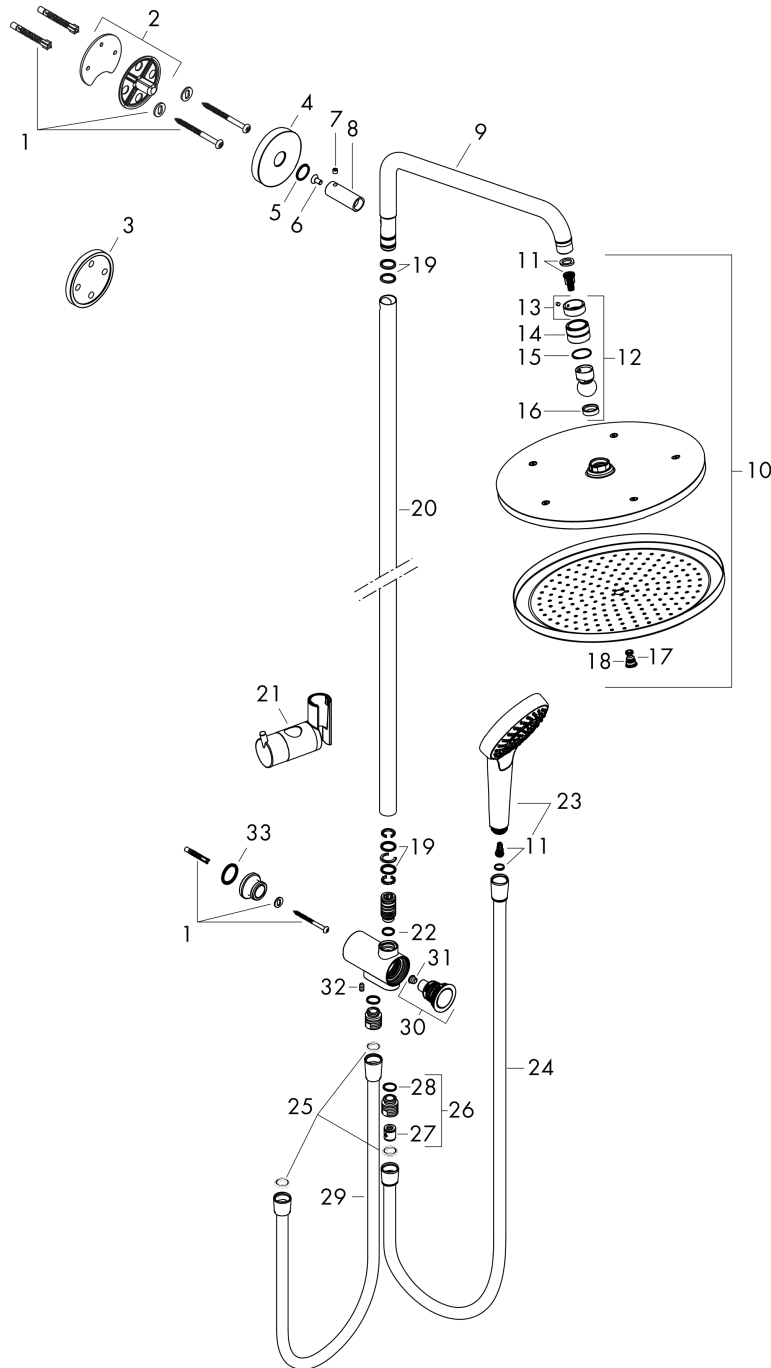

Croma Select S
Showerpipe 280 1jet Reno
Finish: **Chrome** Article Number: **26793000**

Exploded Drawing

Year of production: >12/20

Croma Select S
Showerpipe 280 1jet Reno

Finish: **Chrome** Article Number: **26793000**

Spare part list

Year of production: >12/20

Pos.	Description	Article Number	PC	PU
1	mounting set	96179000	4	1
2	wall flange	95688000	8	1
3	tile-matching-disk 7 mm	95239000	5	1
4	escutcheon Ø 60 mm	95692000	6	1
5	O-ring 20x2,5	92602000	2	1
6	screw	92137000	2	1
7	hollow set screw M6x5	98447000	1	1
8	sleeve	92166000	9	1
9	shower arm	95985000	15	1
10	head shower	26220000	98	1
11	filter insert	97708000	2	1
12	ball joint	98941000	9	1
13	lock washer	98942000	6	1
14	nut	97958000	2	1
15	lever collar	97536000	2	1
16	seal	97606000	2	1
17	air jet	95794000	8	1
18	O-ring 7x2	98419000	1	1
19	O-ring 15x2,5	98131000	1	1
20	pipe 1030 mm	95915000	15	1
21	support, assy	97651000	13	1
22	O-ring 12x2,25	98382000	1	1
23	handshower	26800400	98	1
24	shower hose Isiflex'B 1,60 m	28276000	98	1
25	seal	98058000	1	1
26	Hose Connection	96044000	5	1
27	set of non return valves DW 15	97350000	6	1
28	O-ring 14x2	98129000	1	1
29	shower hose	28278000	8	1
30	selector assy	98343000	12	1
31	filter	97735000	1	1
32	hollow set screw M6x10 DIN 914	96526000	1	1
33	O-ring 22x3,5	92519000	1	1