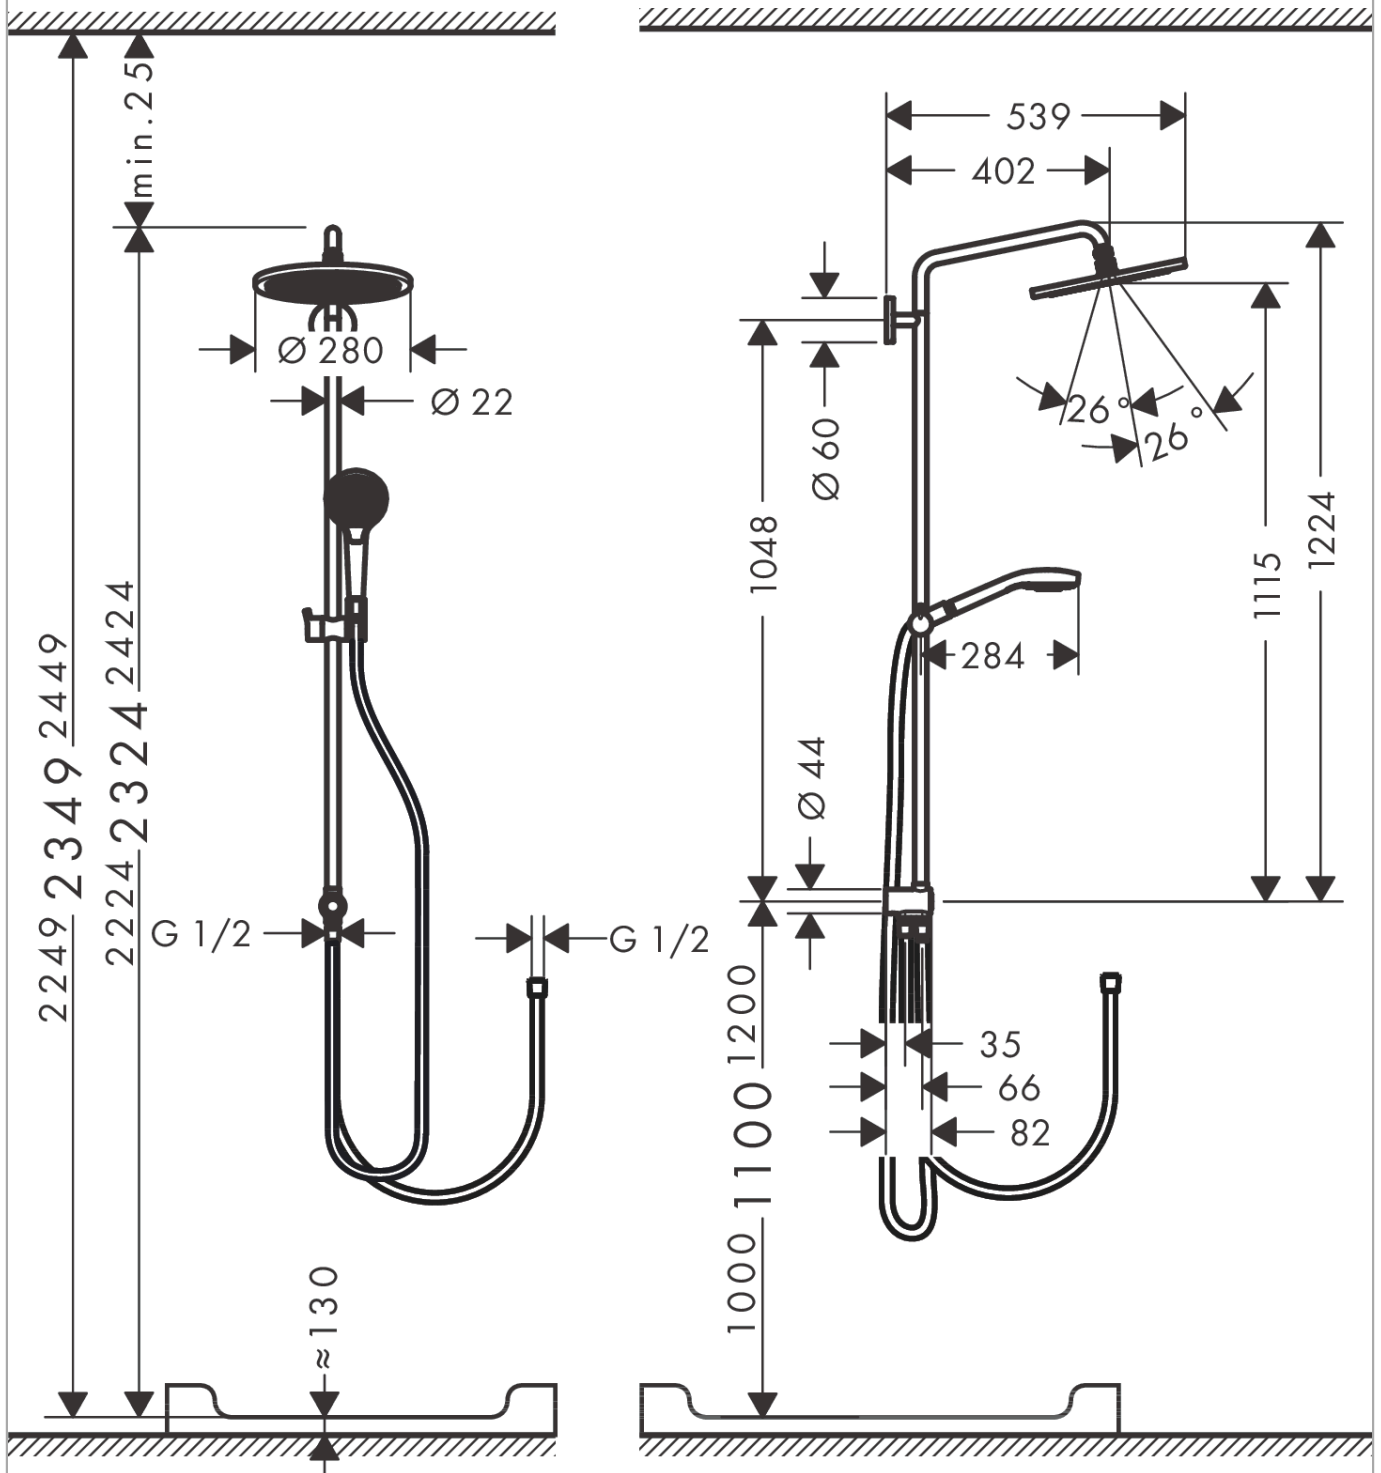

Croma Select S
Showerpipe 280 1jet Reno
Finish: **Chrome** Article Number: **26793000**

Installation examples