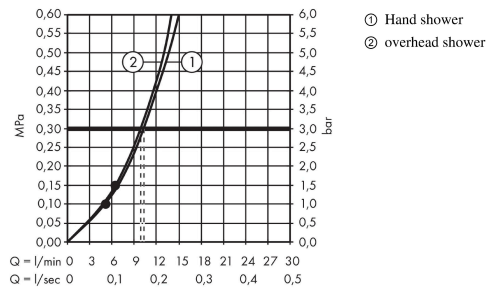

Croma Select S
Showerpipe 280 1jet Reno
Finish: **Chrome** Article Number: **26793000**

Flowchart