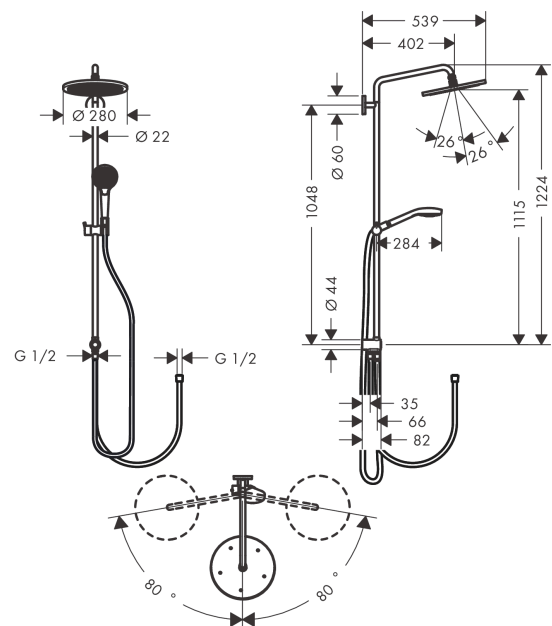

Scale drawing